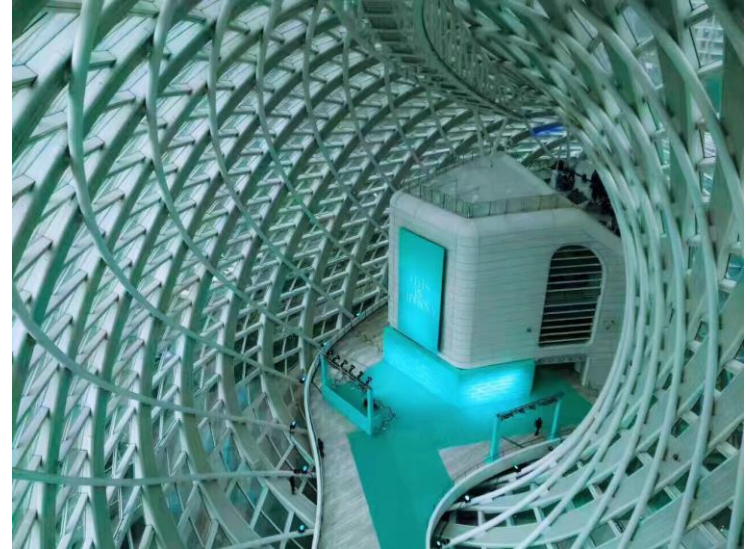

SEPTEMBER 7 - 9 2017

LUXURY BRAND AT MINGSHENG ~ 280 PERSONS

2017

LUXURY BRANDS ~ 80 PERSONS

2017

LUXURY BRAND AT PHOENIX CENTER ~ 280 PERSONS

2017

LUXURY BRAND AT CHINA WORLD ~ 30 PERSONS