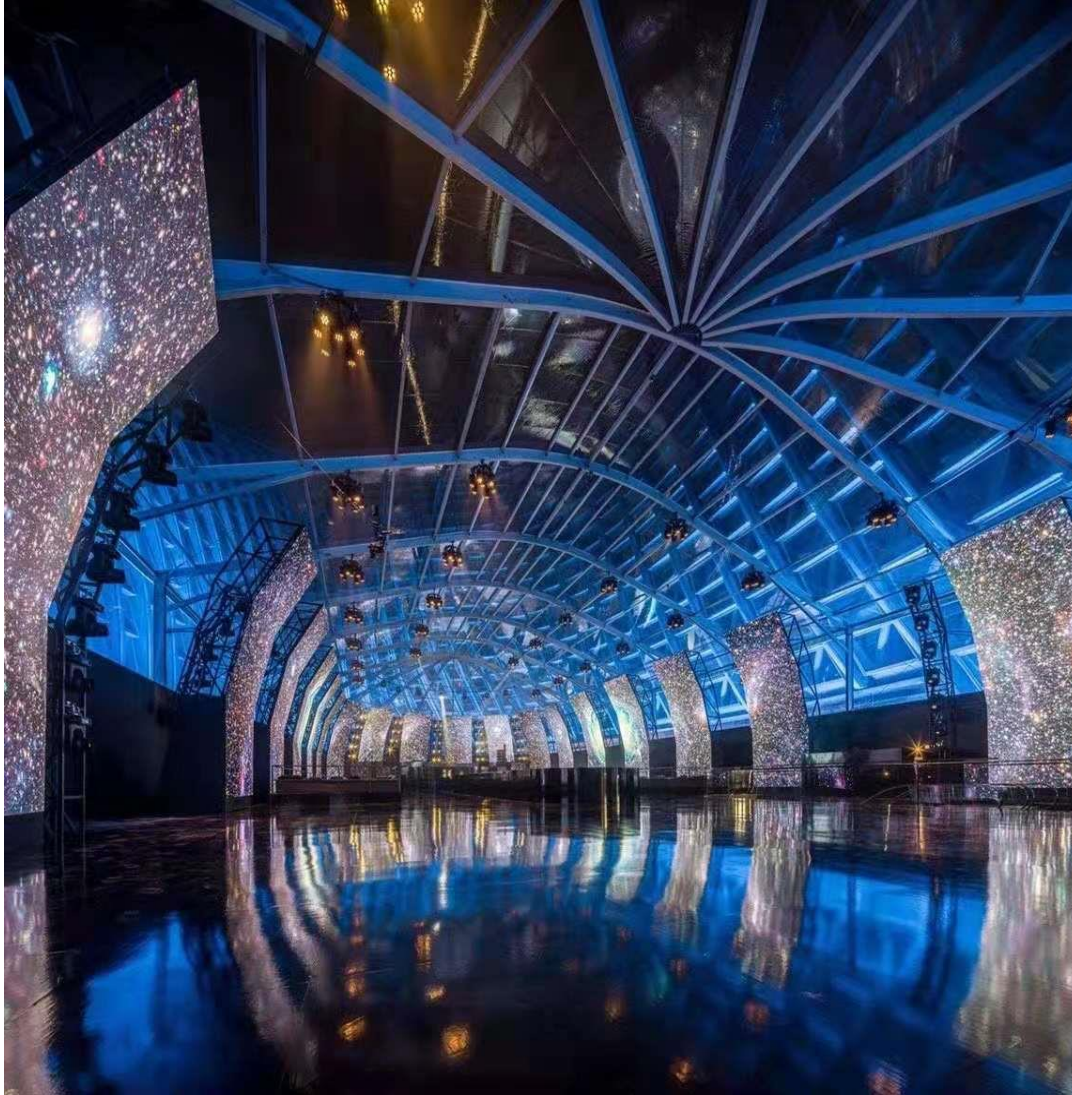

DECEMBER 2020

CHRISTIAN DIOR MEN'S SHOW RECEPTION – 600 PERSONS