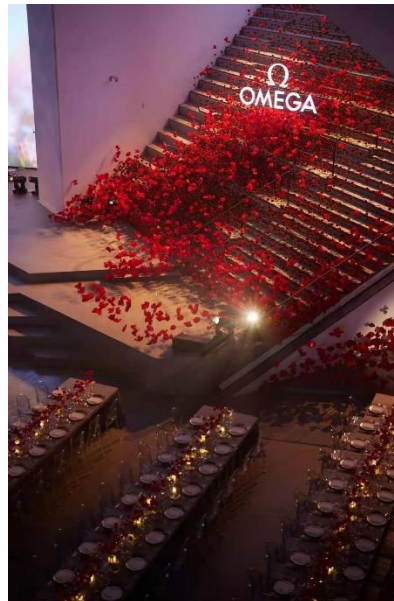

DECEMBER 2020

CHRISTIAN DIOR MEN'S SHOW RECEPTION – 600 PERSONS

DECEMBER 2020

CHRISTIAN DIOR MEN'S SHOW RECEPTION – 600 PERSONS

DECEMBER 2020

OMEGA STARLIGHT DINNER- 200 PERSONS

DECEMBER 2020

OMEGA STARLIGHT DINNER- 200 PERSONS