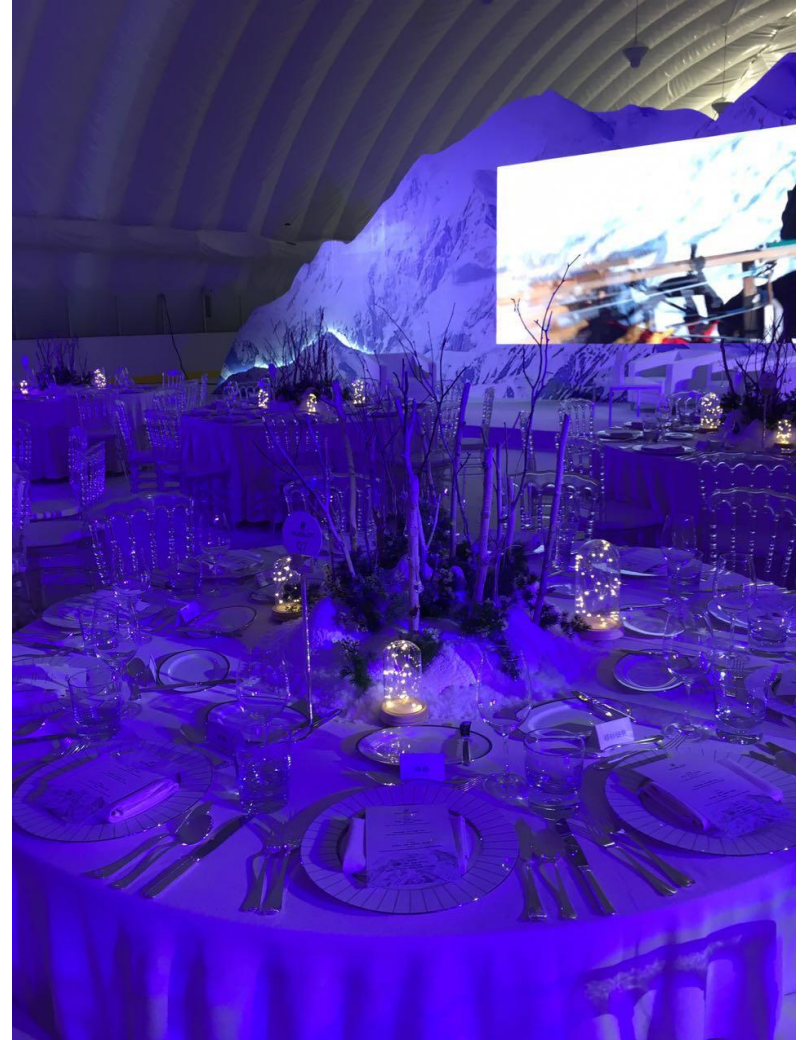

MARCH 2018

GALA DINNER AT CHINESE ACADEMY OF OIL PAINTING ~ 100 PERSON

APRIL 2018

COCKTAIL ORANGE HALL IN SAN LI TUN ~ 350 PERSON

APRIL 2018

LUNCHEON AND GALA DINNER~ 30/40 PERSONS

APR 10-12, 2017

CHAUMET VIP CLIENT & MEDIA EXHIBITION AT
PAVILION & THE HOUSE OF THE HOUSE OF DYNASTIES ~ 350PAX

SEPTEMBER 7 - 9 2017

LUXURY BRAND AT MINGSHENG ~ 280 PERSONS

2017

LUXURY BRANDS ~ 80 PERSONS

2017

LUXURY BRAND AT PHOENIX CENTER ~ 280 PERSONS

2017

LUXURY BRAND AT CHINA WORLD ~ 30 PERSONS