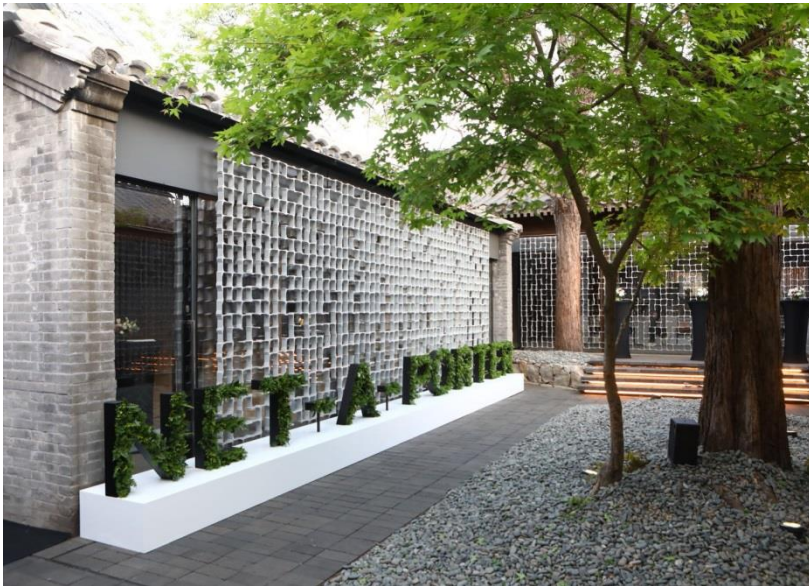

MEETINGS AND SPECIAL EVENTS BECOME UNFORGETTABLE

The ultra-luxury Rosewood Beijing features inspired spaces to create memorable experiences with impeccable hospitality.

EACH MEETING OR EVENT EXPERIENCE

AT ROSEWOOD BEIJING

MARCH 2018

GALA DINNER AT CHINESE ACADEMY OF OIL PAINTING ~ 100 PERSON

APRIL 2018

COCKTAIL ORANGE HALL IN SAN LI TUN ~ 350 PERSON

APRIL 2018

LUNCHEON AND GALA DINNER~ 30/40 PERSONS

APR 10-12, 2017

CHAUMET VIP CLIENT & MEDIA EXHIBITION AT
PAVILION & THE HOUSE OF THE HOUSE OF DYNASTIES ~ 350PAX

SEPTEMBER 7 - 9 2017

LUXURY BRAND AT MINGSHENG ~ 280 PERSONS

2017

LUXURY BRANDS ~ 80 PERSONS

2017

LUXURY BRAND AT PHOENIX CENTER ~ 280 PERSONS

2017

LUXURY BRAND AT CHINA WORLD ~ 30 PERSONS

2017

GALA DINNER AT UCCA 798~ 350 PERSON

MEMORABLE

FEATURING STUNNING DESIGNS AND RICH SENSE OF PLACE

Rosewood Beijing sets *the* standard for timeless luxury and sophistication in China and lends a distinctive touch to your conferences, product launches, formal luncheons *and* dinners.